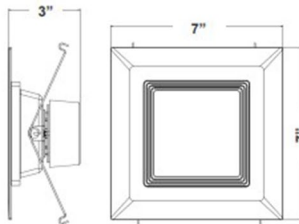

Smooth Baffle LED Square Trim Lights

5" x 2 1/2"

7" x 3"

Wattage

10W / 15W

Voltage Input

120V AC

Efficacy