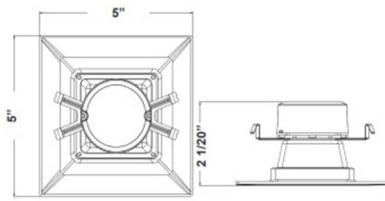

Smooth Baffle LED Square Trim Lights

5" x 2 1/2"

7" x 3"

Wattage

10W / 15W

Voltage Input

120V AC

Efficacy